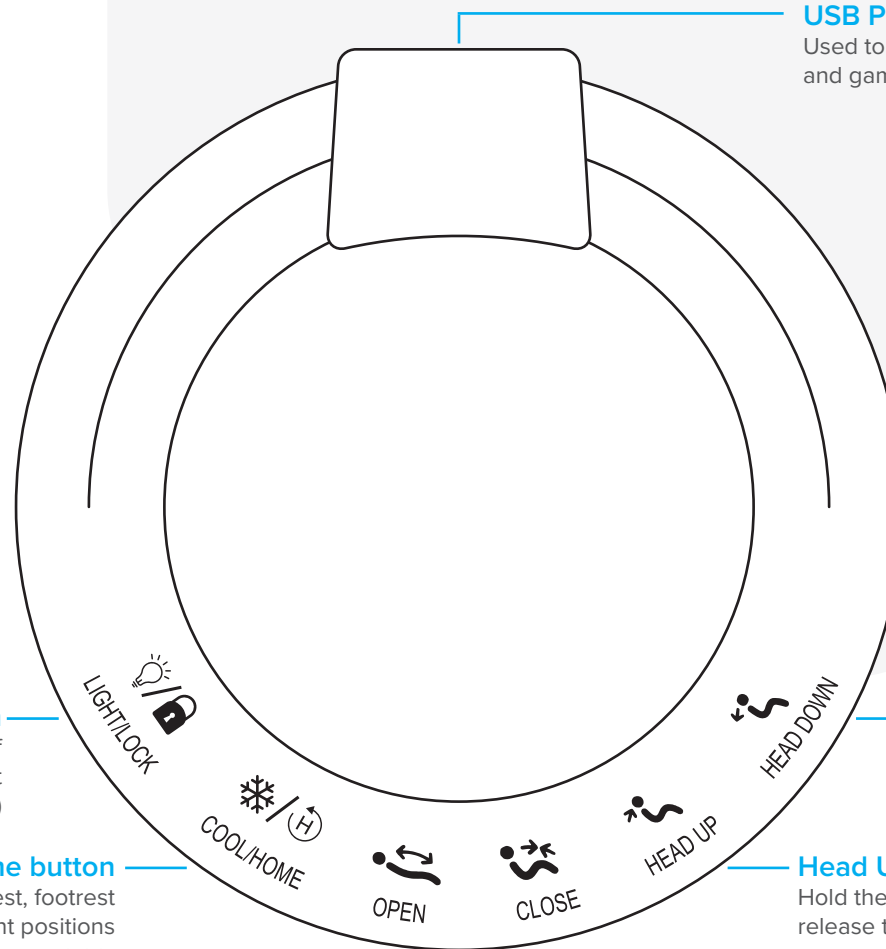

## Remote Control Operation

for operating the Bluetooth audio system

Scan QR code to view this product online at [synargy.com](https://www.synargy.com)

## Hand Control Operation

### USB Port

Used to charge small devices such as mobile phones, tablets and game controllers